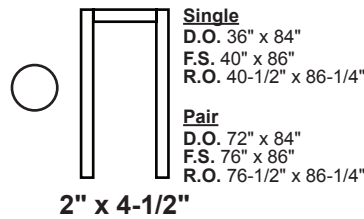

Cylindrical Lockset Package Quick Ship Quote/Order Form

1. Door ID:

Project Name:

2. Door Finish Selection:

- 215R1 Clear Anodized
 Dark Bronze Anodized
 Kynar Bone White Painted

3. Door Style:

Note: All Quick Ship Door Leaves are Net Sized to 35-9/16" x 83-3/16" to allow for use of Full Mortise Geared Hinges, and proper operational clearances on singles or pairs.

4. Handing selection:

5. Frame selection:

6. Cylindrical Lever Lock Hardware Package: (All doors supplied with Select SL-11HD hinge to fit 3/0 or 6/0 opening)

Pkg #2 - Single

- (1) Select SL-11HD-83"-CLR/DB
- (1) Marks 195 Lev Lockset US26D List one of the following functions in parenthesis: (N) Passage, (L) Privacy, (RA) Entry, (RF) Storeroom
- (1) General IC6S-26D LFIC Core w/keys (keyed functions only)
- (1) Marks ASA 4-7/8" Strike
- (1) General C9016-AL/DB Closer
- (1) NGP 600-36" Surface Sweep CLR/DB
- (1) 1/2" x 5-1/4" x 36" Mill Saddle Threshold (supplied with frame package only) **SUPPLY** **OMIT**

Pkg #2.1 - Pair

- (2) Select SL-11HD-83"-CLR/DB
- (1) Marks 195 Lev Lockset US26D List one of the following functions in parenthesis: (N) Passage, (L) Privacy, (RA) Entry, (RF) Storeroom
- (1) General IC6S-26D LFIC Core w/keys (keyed functions only)
- (1) Marks ASA 4-7/8" Strike
- (2) General AFB118-AL/DB Manual Flush Bolt
- (2) General C9016-AL/DB Closer
- (2) NGP 600-36" Surface Sweep CLR/DB
- (1) 1/2" x 5-1/4" x 72" Mill Saddle Threshold (supplied with frame package only) **SUPPLY** **OMIT**