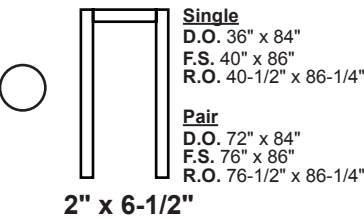

Cylindrical Lockset Package Quick Ship Quote/Order Form

1. Door ID:

Project Name:

2. Door Finish Selection:

- 215R1 Clear Anodized
 Dark Bronze Anodized
 Kynar Bone White Painted

3. Door Style:

Note: All Quick Ship Door Leaves are Net Sized to 35-9/16" x 83-3/16" to allow for use of Full Mortise Geared Hinges, and proper operational clearances on singles or pairs.

4. Handing selection:

5. Frame selection:

6. Cylindrical Lever Lock Hardware Package: (All doors supplied with Select SL-11HD hinge to fit 3/0 or 6/0 opening)

Pkg #2 - Single

- (1) Select SL-11HD-83"-CLR/DB
- (1) Marks 195 Lev Lockset US26D List one of the following functions in parenthesis: (N) Passage, (L) Privacy, (RA) Entry, (RF) Storeroom
- (1) General IC6S-26D LFIC Core w/keys (keyed functions only)
- (1) Marks ASA 4-7/8" Strike
- (1) General C9016-AL/DB Closer
- (1) NGP 600-36" Surface Sweep CLR/DB
- (1) 1/2" x 5-1/4" x 36" Mill Saddle Threshold (supplied with frame package only) **SUPPLY** **OMIT**

Pkg #2.1 - Pair

- (2) Select SL-11HD-83"-CLR/DB
- (1) Marks 195 Lev Lockset US26D List one of the following functions in parenthesis: (N) Passage, (L) Privacy, (RA) Entry, (RF) Storeroom
- (1) General IC6S-26D LFIC Core w/keys (keyed functions only)
- (1) Marks ASA 4-7/8" Strike
- (2) General AFB118-AL/DB Manual Flush Bolt
- (2) General C9016-AL/DB Closer
- (2) NGP 600-36" Surface Sweep CLR/DB
- (1) 1/2" x 5-1/4" x 72" Mill Saddle Threshold (supplied with frame package only) **SUPPLY** **OMIT**