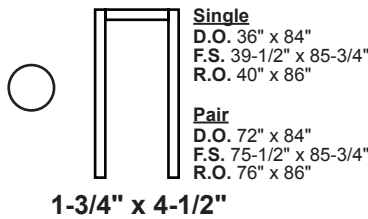

Cylindrical Lockset Package Quick Ship Quote/Order Form

1. Door ID:

Project Name:

2. Door Finish Selection:

- 215R1 Clear Anodized
 Dark Bronze Anodized
 Kynar Bone White Painted

3. Door Style:

Note: All Quick Ship Door Leaves are Net Sized to 35-9/16" x 83-3/16" to allow for use of Full Mortise Geared Hinges, and proper operational clearances on singles or pairs.

4. Handing selection:

5. Frame selection:

6. Cylindrical Lever Lock Hardware Package: (All doors supplied with Select SL-11HD hinge to fit 3/0 or 6/0 opening)

Pkg #2 - Single

- (1) Select SL-11HD-83"-CLR/DB
- (1) Marks 195 Lev Lockset US26D List one of the following functions in parenthesis: (N) Passage, (L) Privacy, (RA) Entry, (RF) Storeroom
- (1) General IC6S-26D LFIC Core w/keys (keyed functions only)
- (1) Marks ASA 4-7/8" Strike
- (1) General C9016-AL/DB Closer
- (1) NGP 600-36" Surface Sweep CLR/DB
- (1) 1/2" x 5-1/4" x 36" Mill Saddle Threshold (supplied with frame package only) **SUPPLY** **OMIT**

Pkg #2.1 - Pair

- (2) Select SL-11HD-83"-CLR/DB
- (1) Marks 195 Lev Lockset US26D List one of the following functions in parenthesis: (N) Passage, (L) Privacy, (RA) Entry, (RF) Storeroom
- (1) General IC6S-26D LFIC Core w/keys (keyed functions only)
- (1) Marks ASA 4-7/8" Strike
- (2) General AFB118-AL/DB Manual Flush Bolt
- (2) General C9016-AL/DB Closer
- (2) NGP 600-36" Surface Sweep CLR/DB
- (1) 1/2" x 5-1/4" x 72" Mill Saddle Threshold (supplied with frame package only) **SUPPLY** **OMIT**